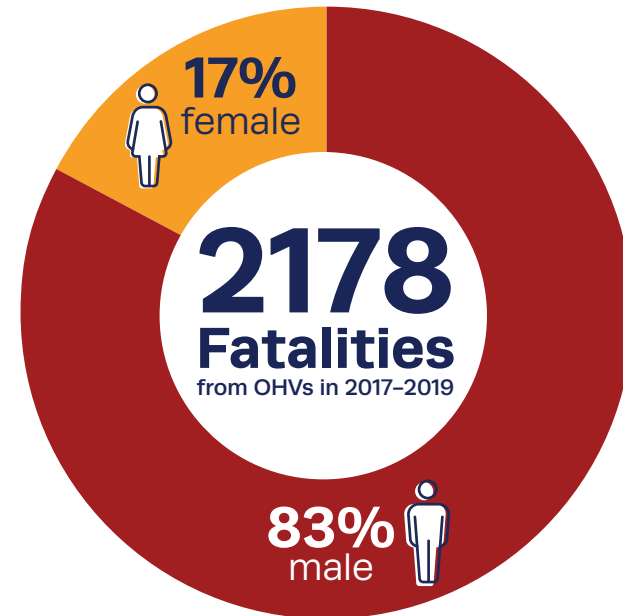

Off-highway Vehicle Fatalities

Deaths by Age Group

from 2017-2019

Deaths by Vehicle Type

from 2017-2019

What to know before you ride:

- Never ride with more passengers than there are seats.
- Avoid drinking alcohol before or while driving an OHV.
- Stay off paved roads.
- Riders younger than 16 should drive only age-appropriate youth models.
- Always wear a helmet and other protective gear.

Source: U.S. Consumer Product Safety Commission, 2022 Report of Deaths and Injuries Involving Off-Highway Vehicles with More than Two Wheels