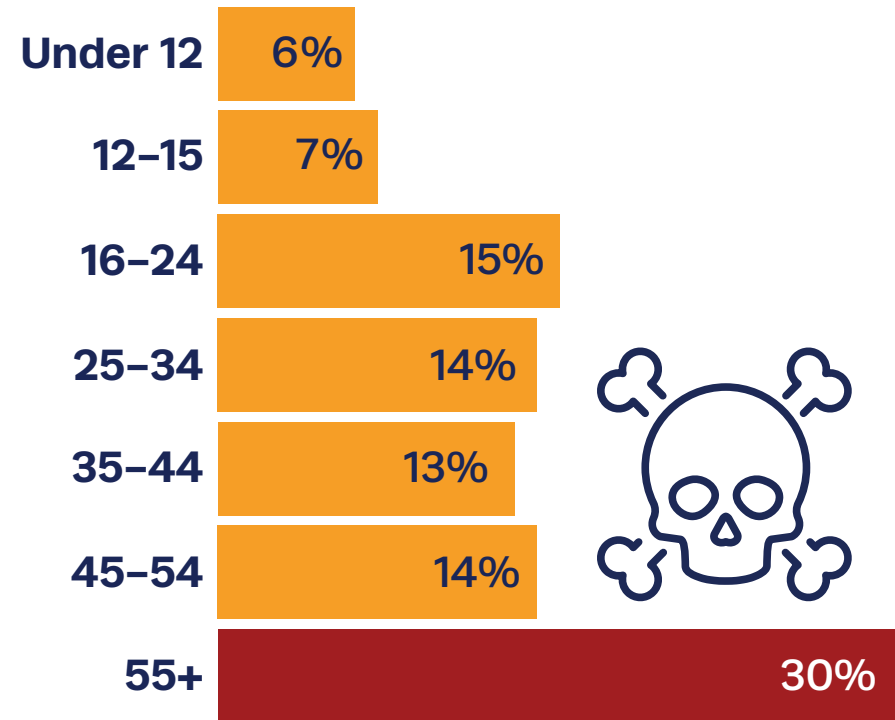

Off-highway Vehicle Fatalities

Deaths by Age Group

from 2017-2019

Deaths by Vehicle Type

from 2017-2019

What to know before you ride:

- Never ride with more passengers than there are seats.
- Avoid drinking alcohol before or while driving an OHV.
- Stay off paved roads.
- Riders younger than 16 should drive only age-appropriate youth models.
- Always wear a helmet and other protective gear.

Source: U.S. Consumer Product Safety Commission, 2022 Report of Deaths and Injuries Involving Off-Highway Vehicles with More than Two Wheels